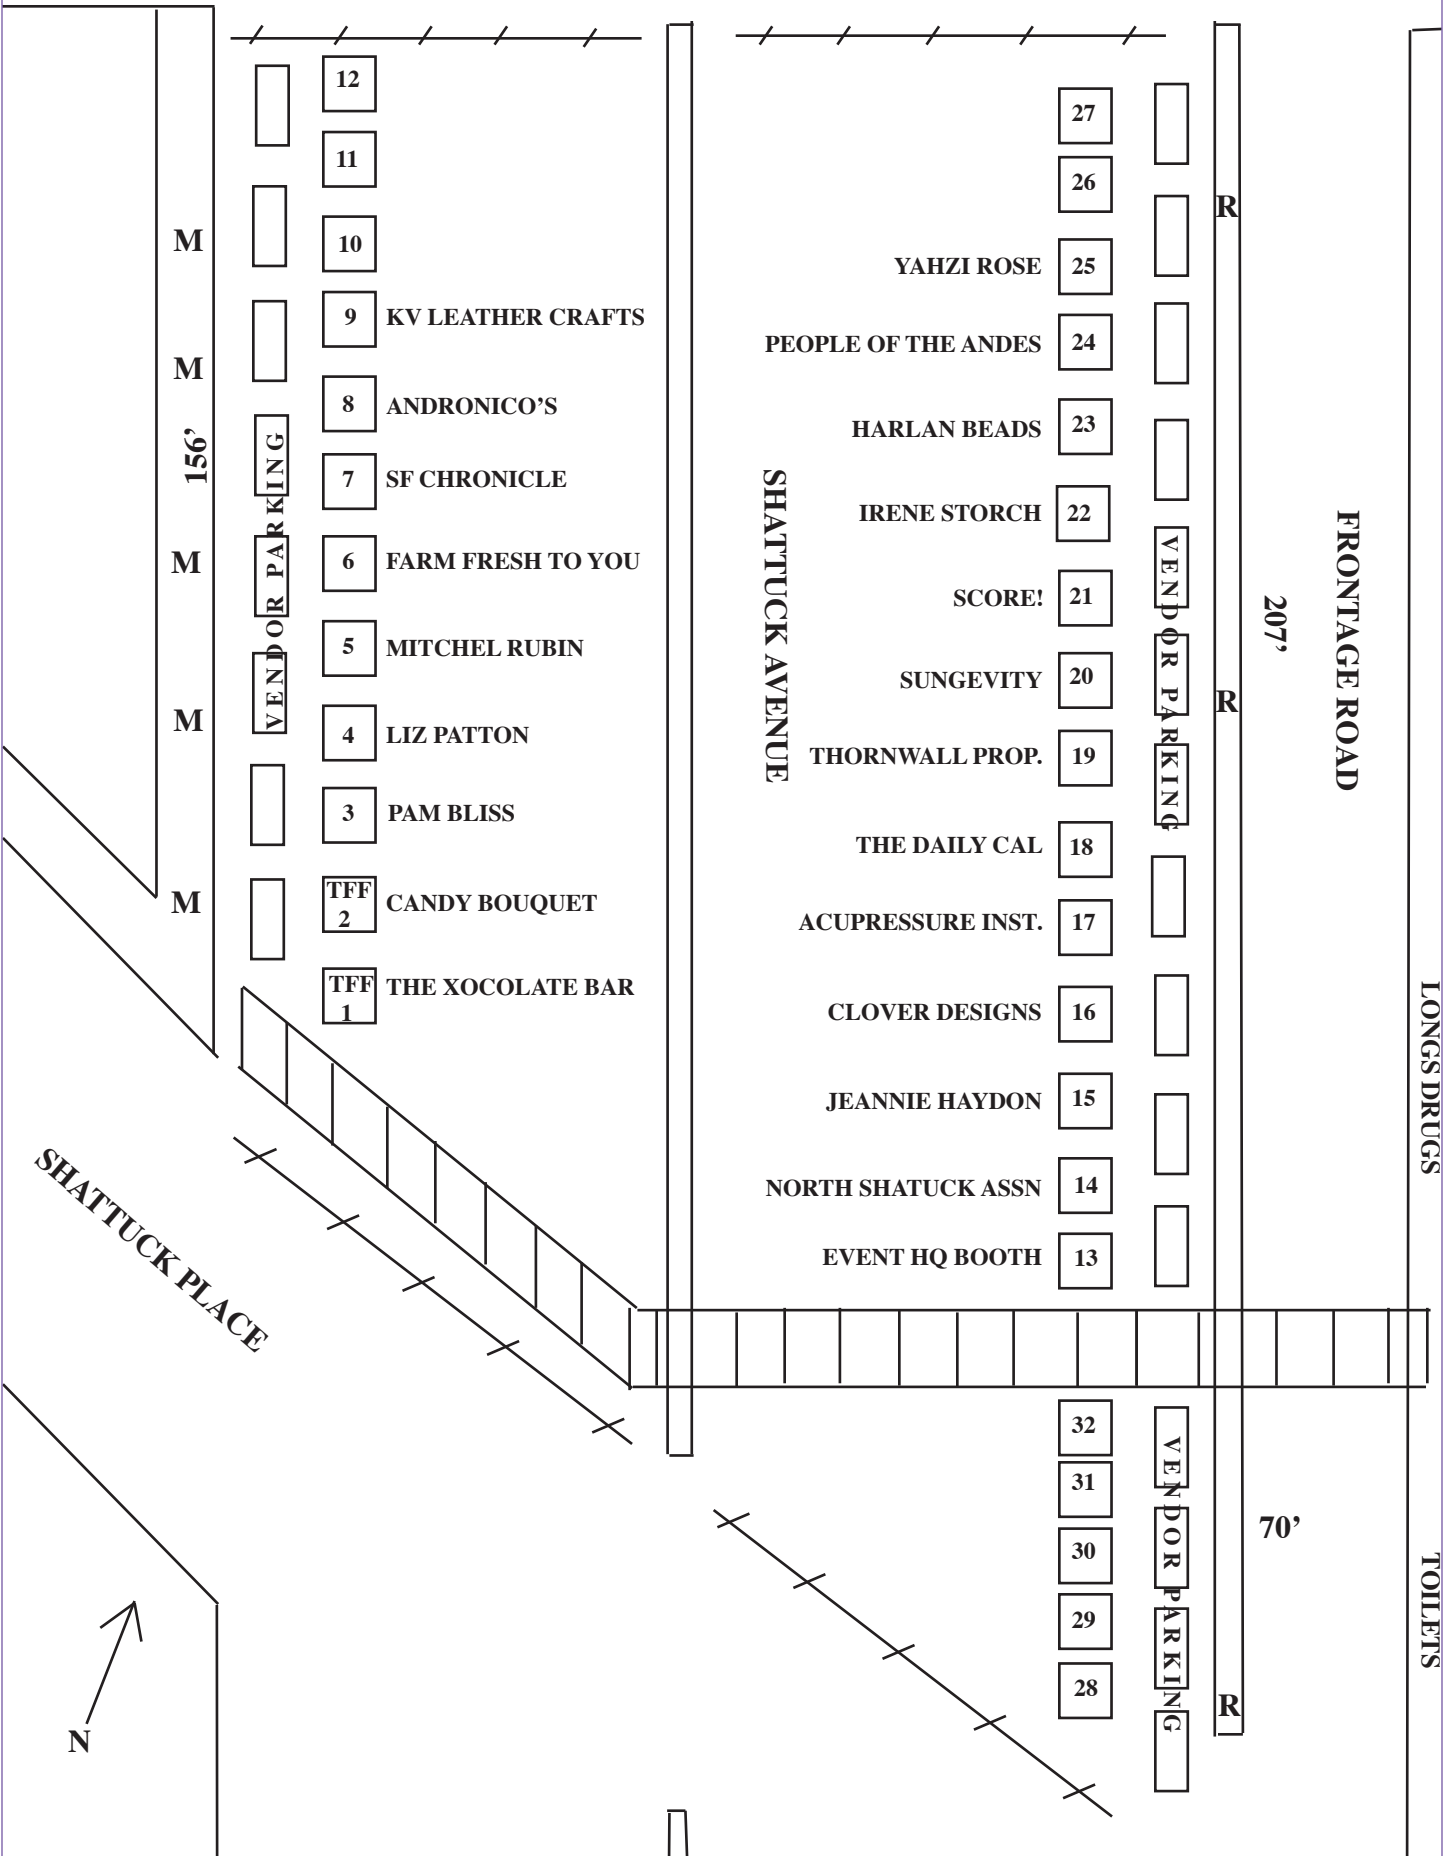

ROSE STREET

M

M

156'

M

M

M

12

11

10

9 KV LEATHER CRAFTS

8 ANDRONICO'S

7 SF CHRONICLE

6 FARM FRESH TO YOU

5 MITCHEL RUBIN

4 LIZ PATTON

NORTH SHATUCK ASSN 14

EVENT HQ BOOTH 13

R

R

207'

FRONTAGE ROAD

LONGS DRUGS

TOILETS

SHATTUCK PLACE